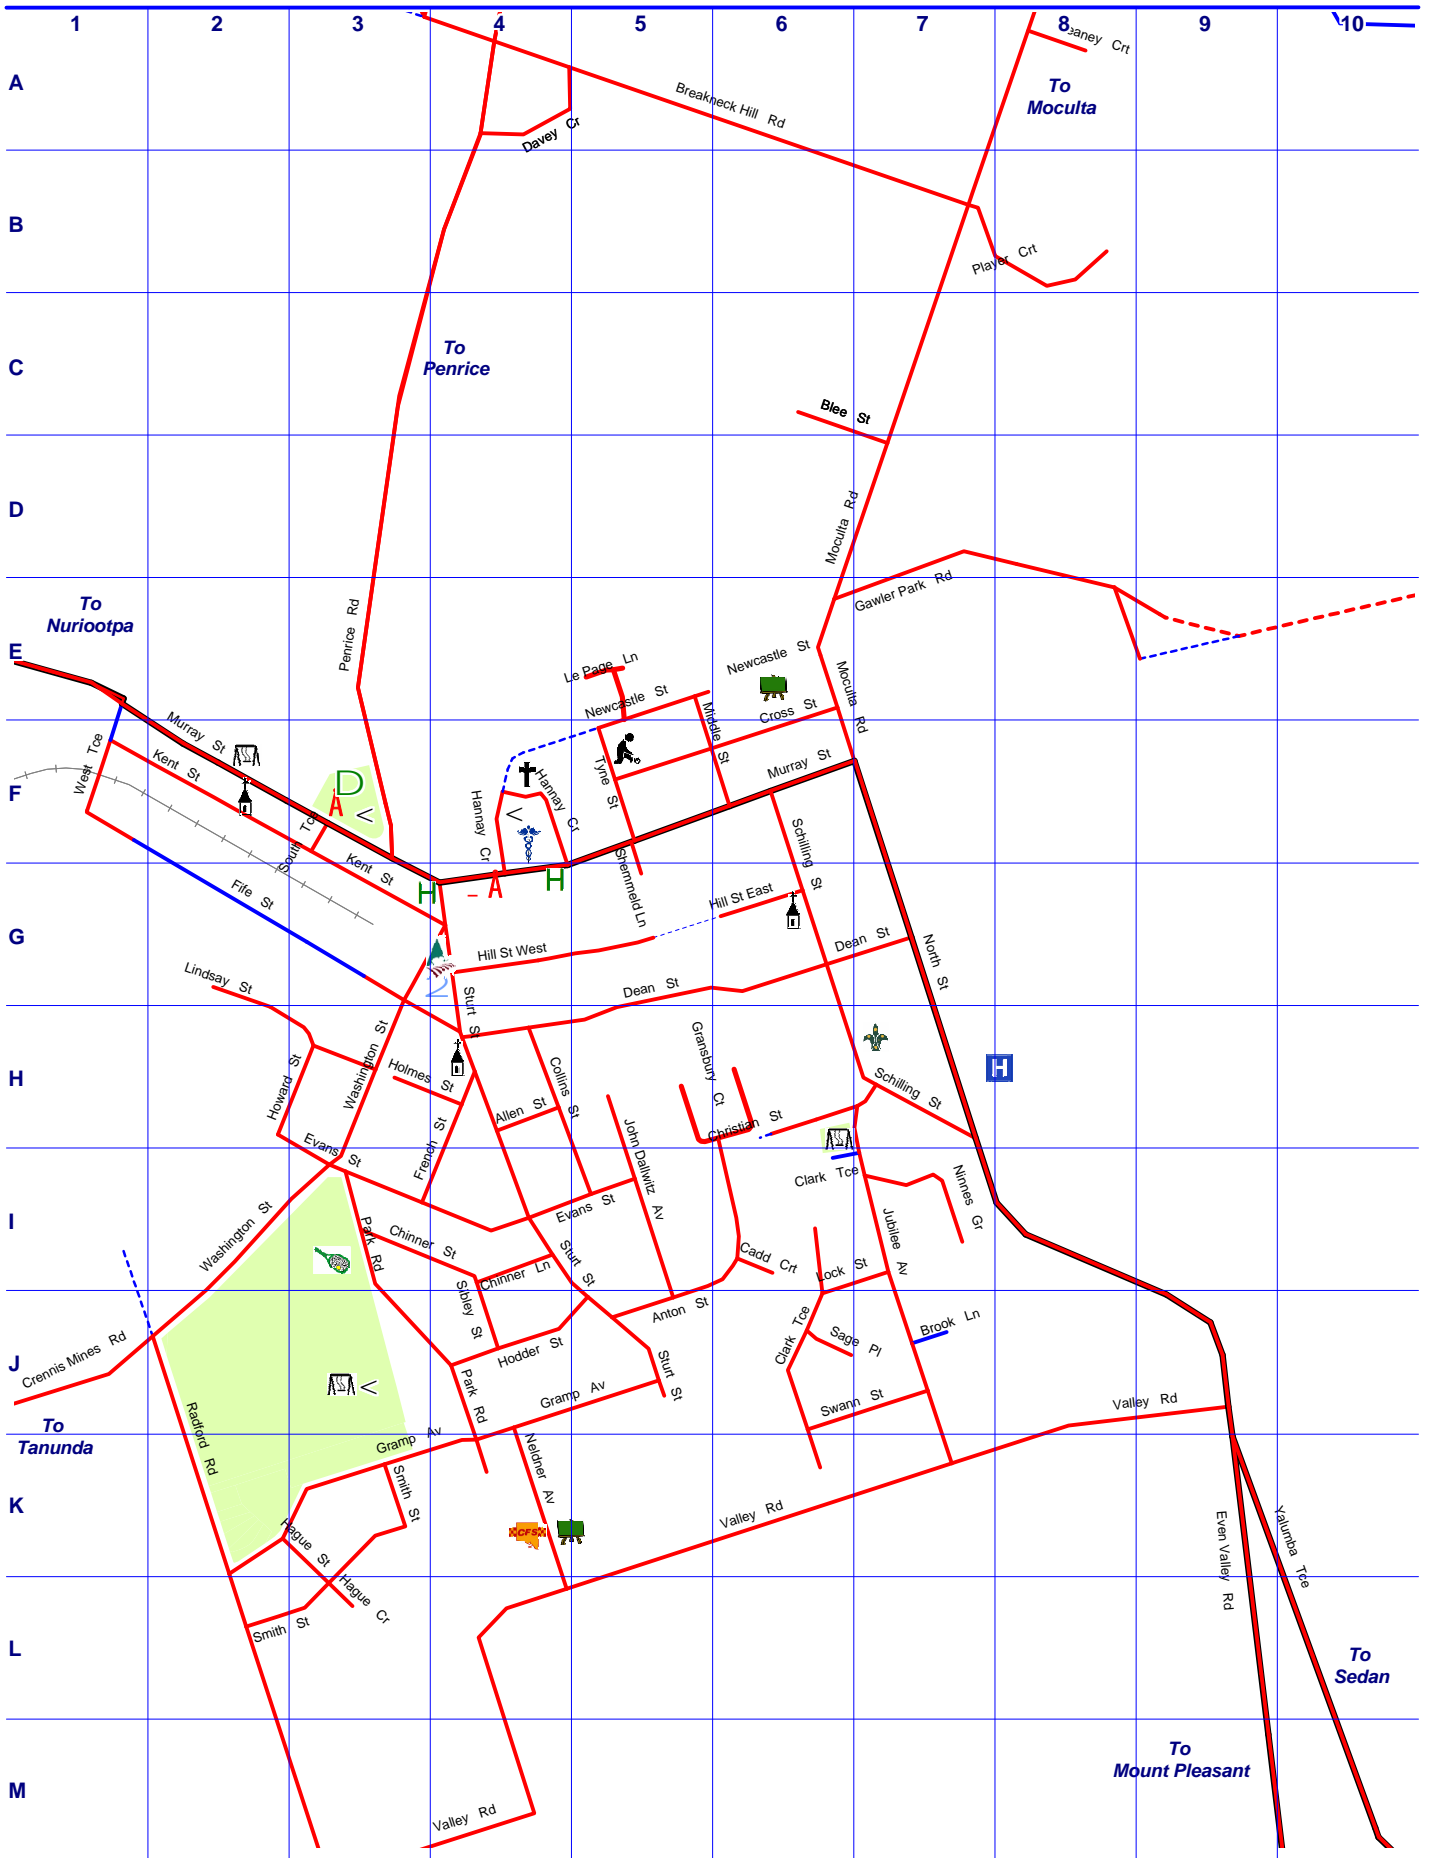

ANGASTON

ANGASTON Street Index

Allen Street	H	4	Schilling Street	H	7
Anton Street	J	5	Shemmeld Lane	F	5
Blee Street	C	6	Sibley Street	J	4
Breakneck Hill Road	A	6	Short Row	I	6
Brook Lane	J	7	Smith Street	K	3
Cadd Court	I	6	South Terrace	F	3
Chinner Street	I	3	Sturt Street	H	4
Chinner Lane	I	4	Swann Street	J	6
Christian Street	H	6	Tyne Street	F	5
Clark Terrace	J	6	Valley Road	K	6
Collins Street	H	4	Washington Street	H	3
Crennis Mines Road	J	1	West Terrace	F	1
Cross Street	E	6	Yalumba Terrace	K	10
Davey Crescent	A	4			
Dean Street	G	5			
Eden Valley Road	K	9			
Evans Street	I	3			
Fife Street	G	2			
French Street	I	3			
Gawler Park Road	E	7			
Gramp Avenue	K	3			
Gransbury Court	H	5			
Hague Crescent	L	3			
Hague Street	K	3			
Hannay Crescent	F	4			
Hill Street East	G	6			
Hill Street West	G	4			
Hodder Street	J	4			
Holmes Street	H	3			
Howard Street	H	3			
John Dallwitz Avenue	I	5			
Jubilee Avenue	I	7			
Kent Street	F	2			
Le Page Lane	E	5			
Leaney Court	A	8			
Lindsay Street	G	2			
Lock Street	I	6			
Middle Street	F	6			
Moculta Road	E	6			
Murray Street	F	2			
Neldner Avenue	K	4			
Newcastle Street	E	5			
Ninnes Grove	I	7			
North Street	G	7			
Park Road	I	3			
Penrice Road	E	3			
Player Court	B	7			
Radford Road	K	2			
Sage Place	J	6			