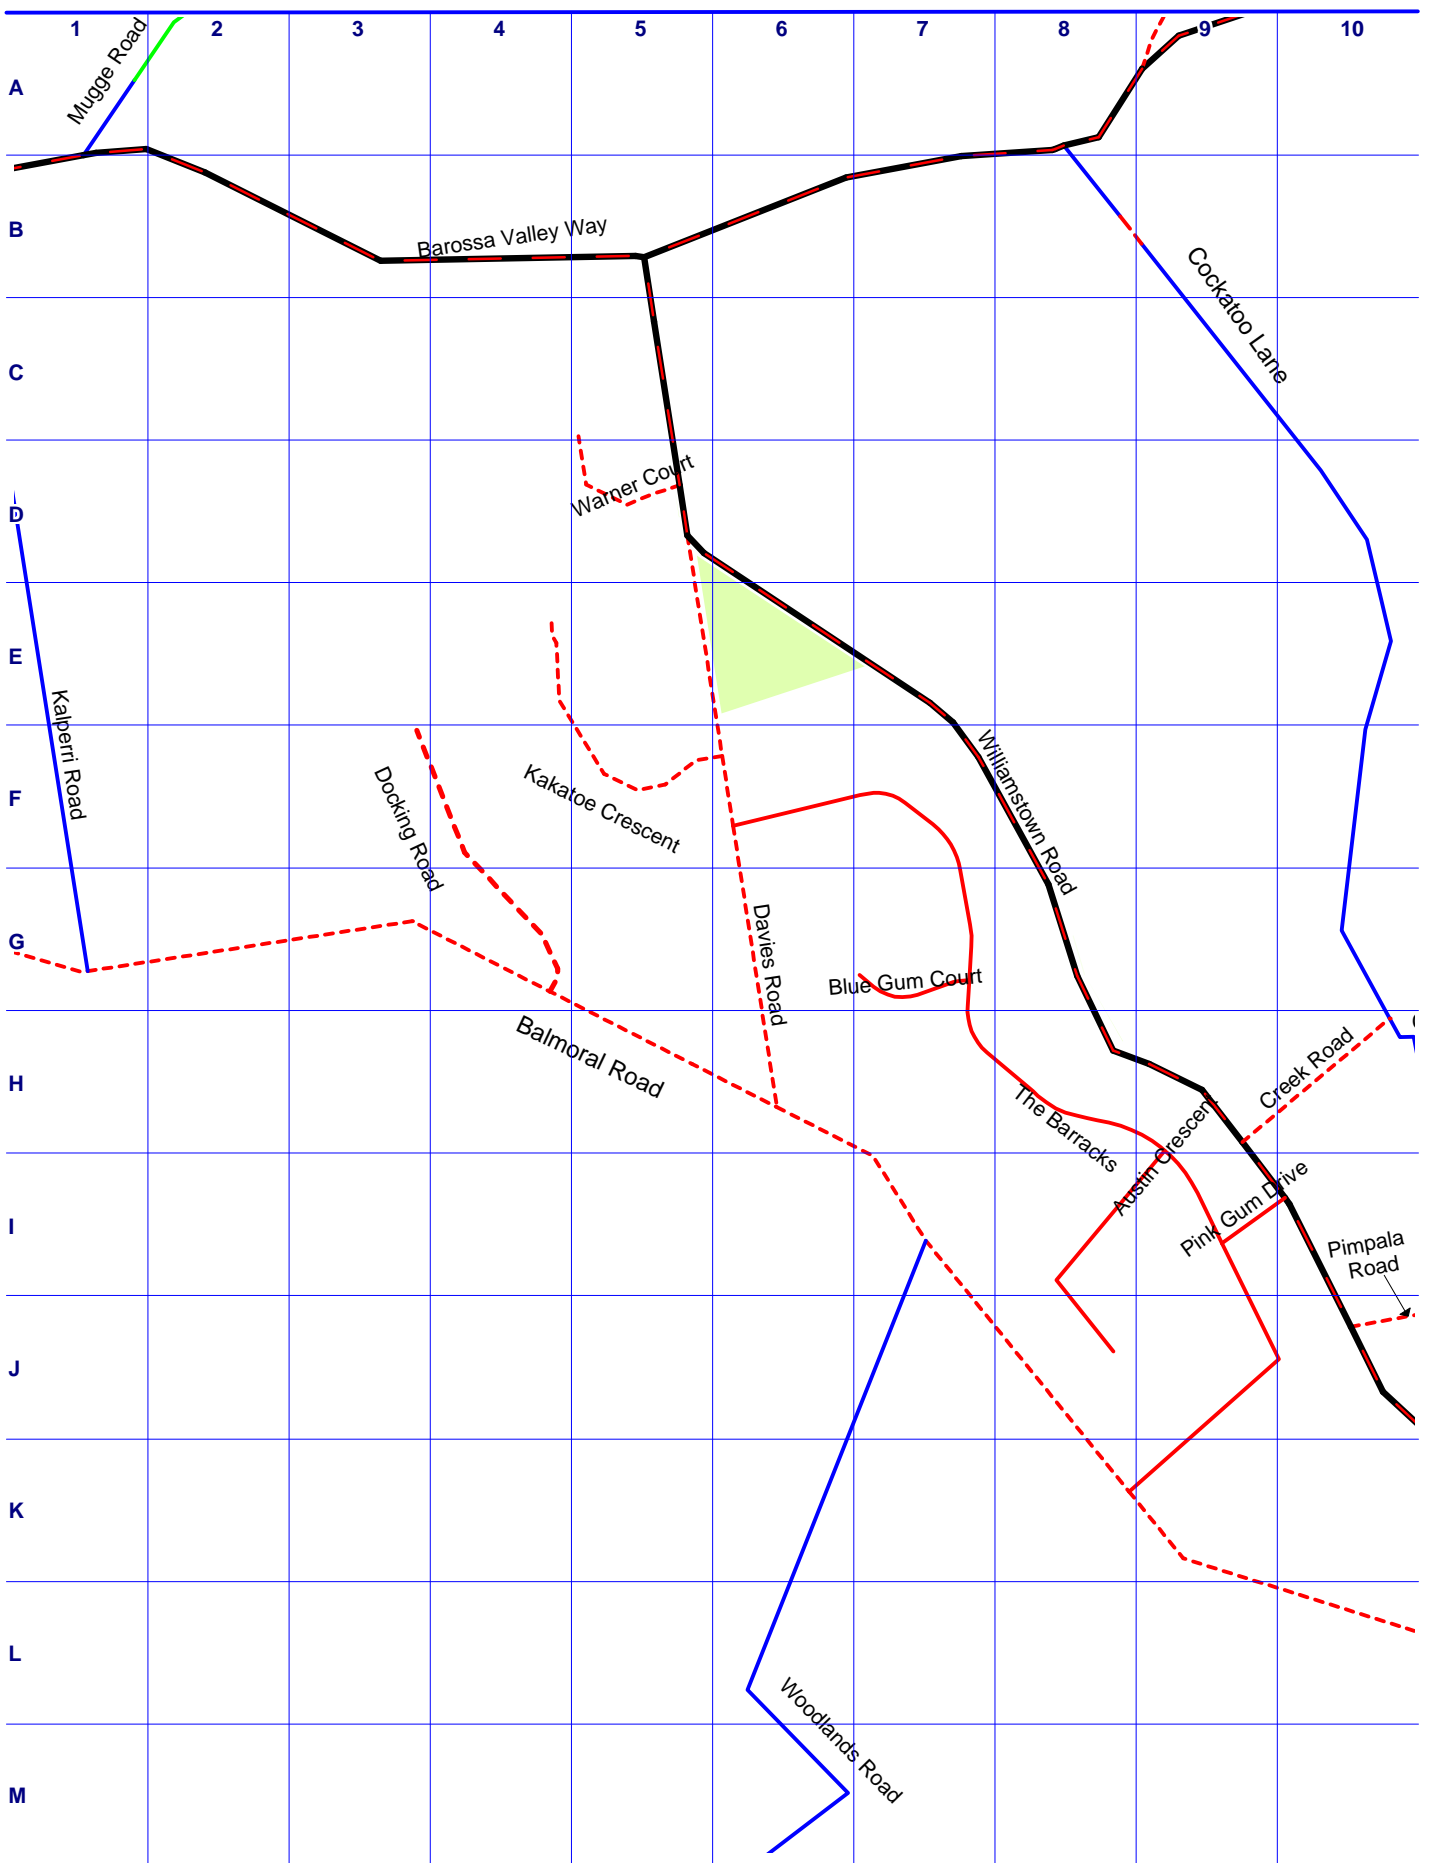

COCKATOO VALLEY / SANDY CREEK

COCKATOO VALLEY/SANDY CREEK

Street Index

Austin Crescent	I	8
Balmoral Road	H	5
Barossa Valley Way	B	2
Blue Gum Court	G	7
Cockatoo Lane	B	8
Creek Road	H	9
Davies Road	H	6
Docking Road	C	4
Kakatoe Crescent	F	5
Kalperri Road	F	1
Mugge Road	A	1
Pimpala Road	J	10
Pink Gum Drive	I	9
Station Place	C	4
The Barracks	J	9
Warner Court	D	5
Williamstown Road	F	8
Woodlands Road	M	6