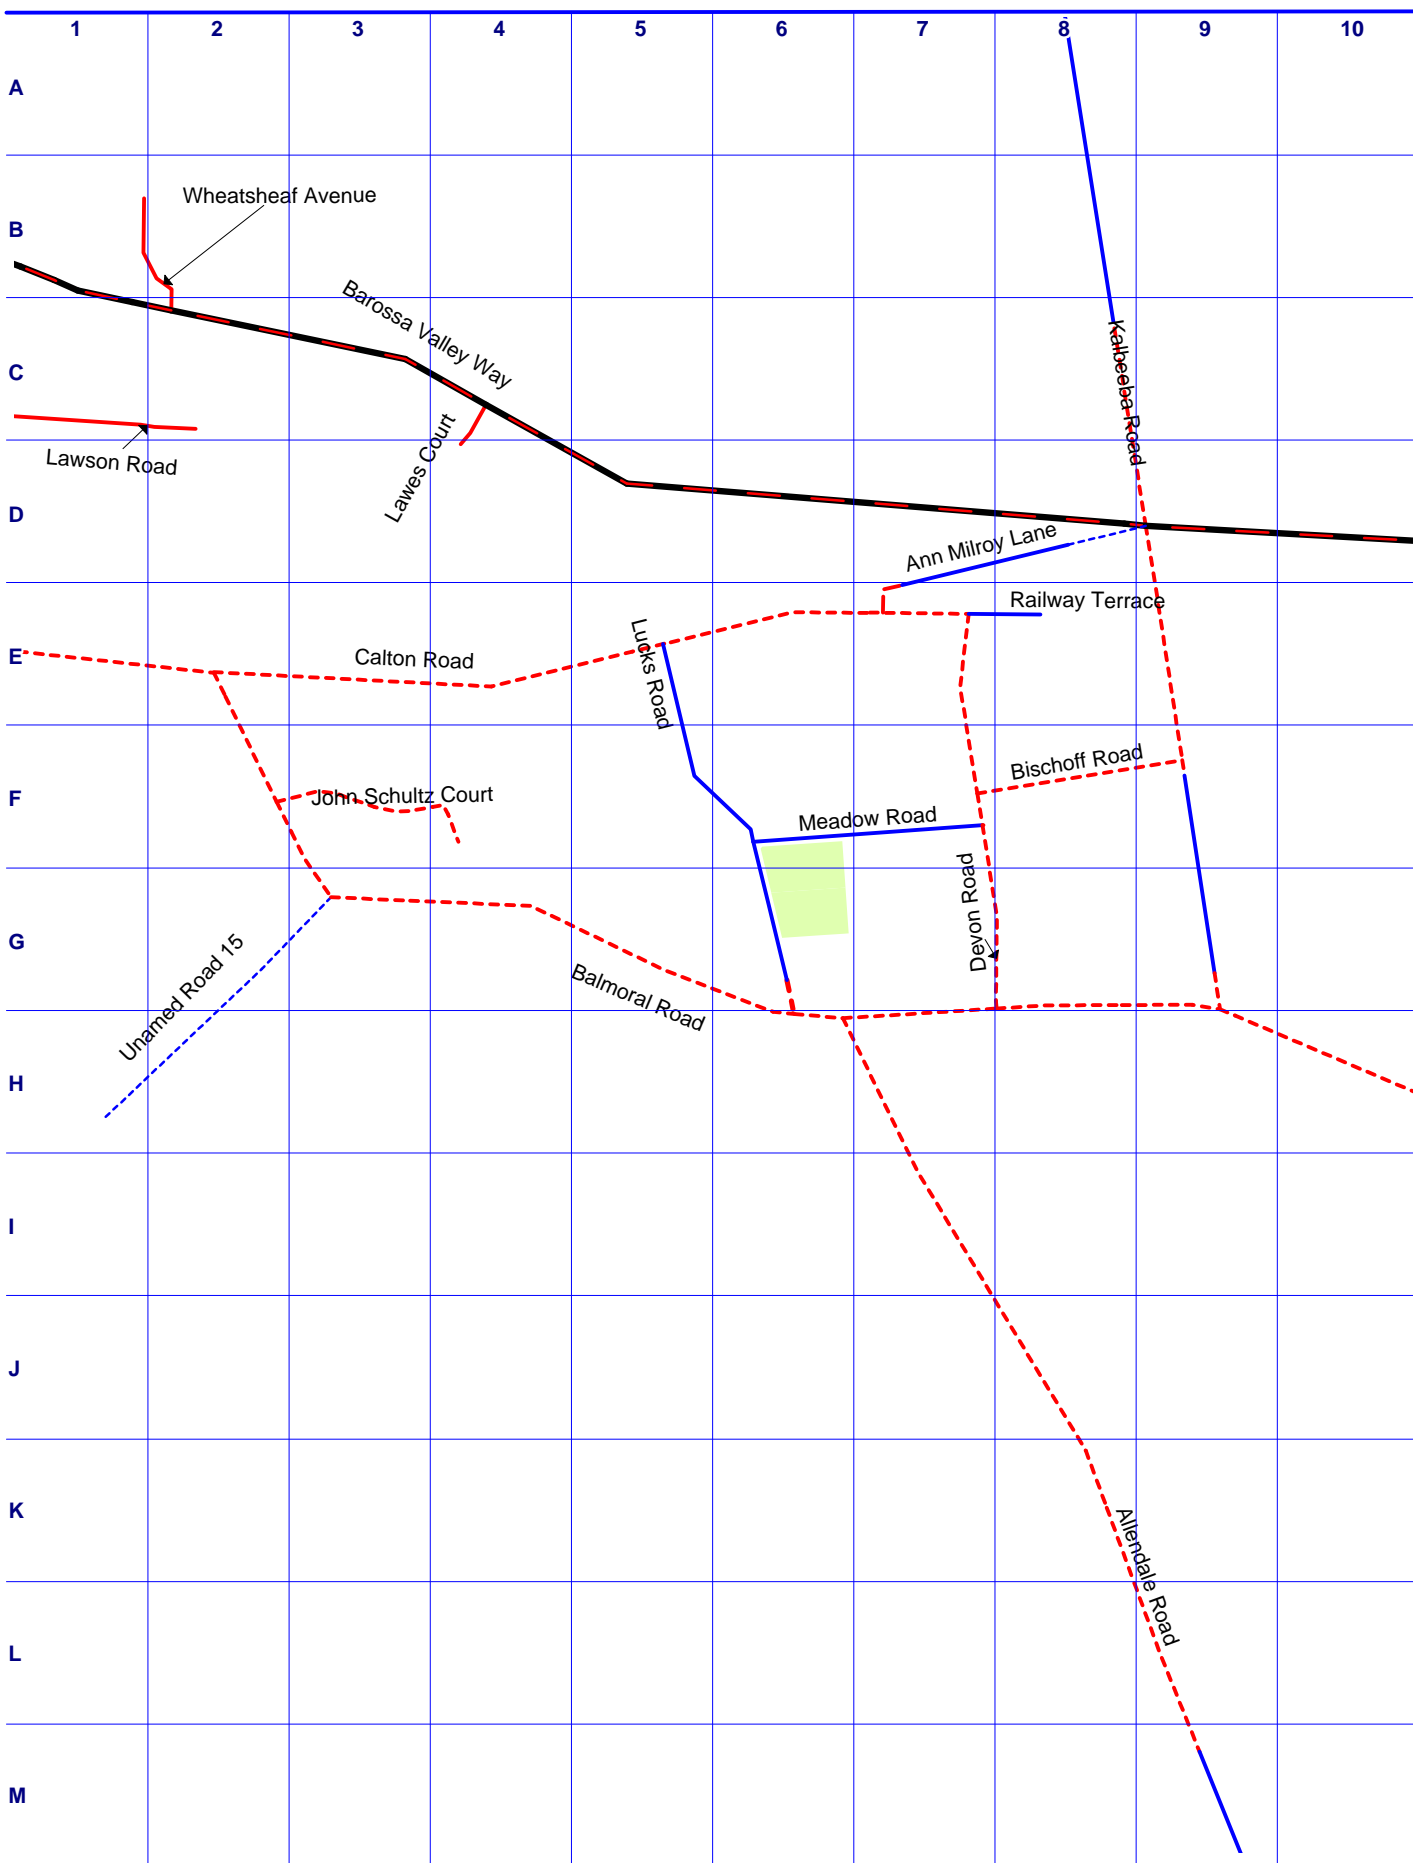

# KALBEEBA

# KALBEEBA Street Index

---

Allendale Road	K	8
Ann Milroy Lane	F	8
Balmoral Road	I	6
Barossa Valley Way	E	8
Bischoff Road	H	9
Calton Road	G	5
Devon Road	I	8
John Schultz Court	H	4
Kalbeebea Road	E	9
Lawes Court	E	5
Lawson Road	E	3
Lucks Road	G	6
Meadow Road	H	8
Railway Terrace	F	9
Wheatsheaf Avenue	D	3