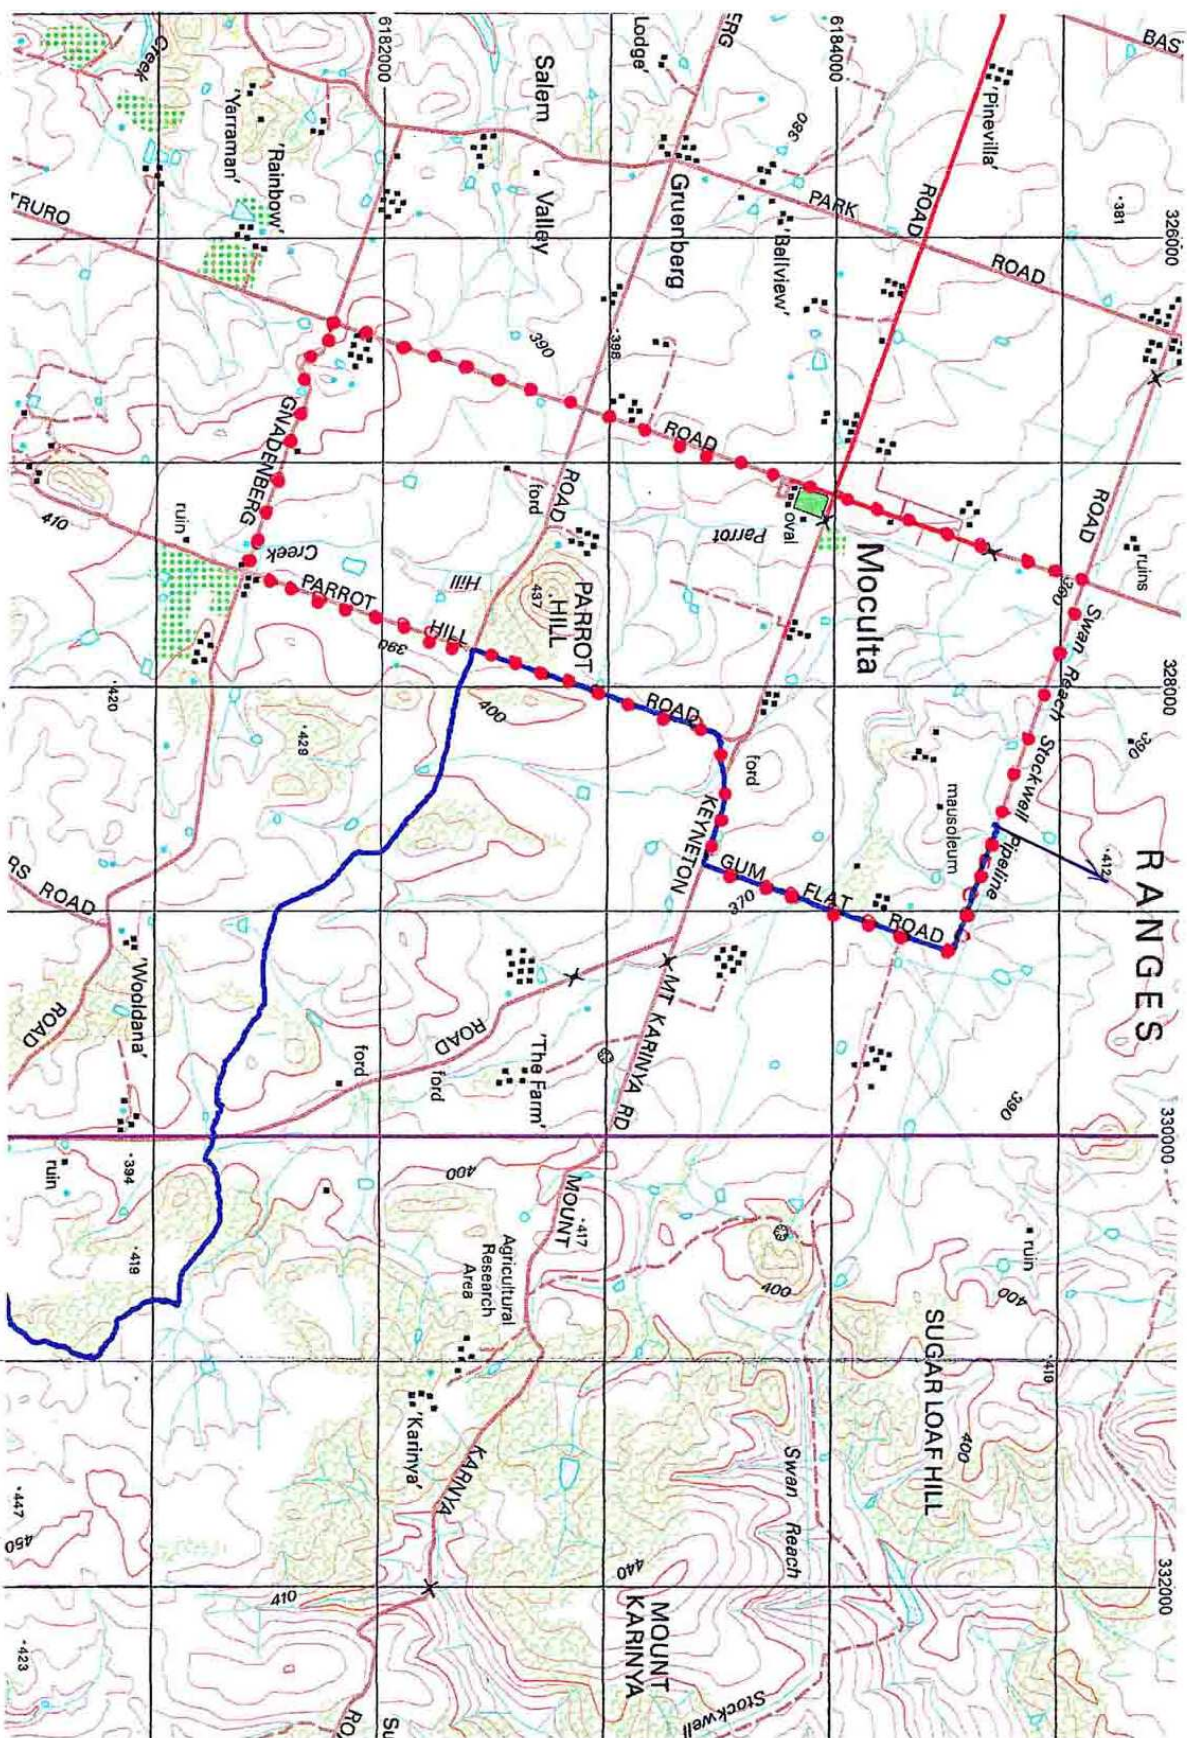

# South Australian Recreation Trails. Moculta Loop Trail

**Lavender Federation Trail**   
**Moculta Loop Trail** 